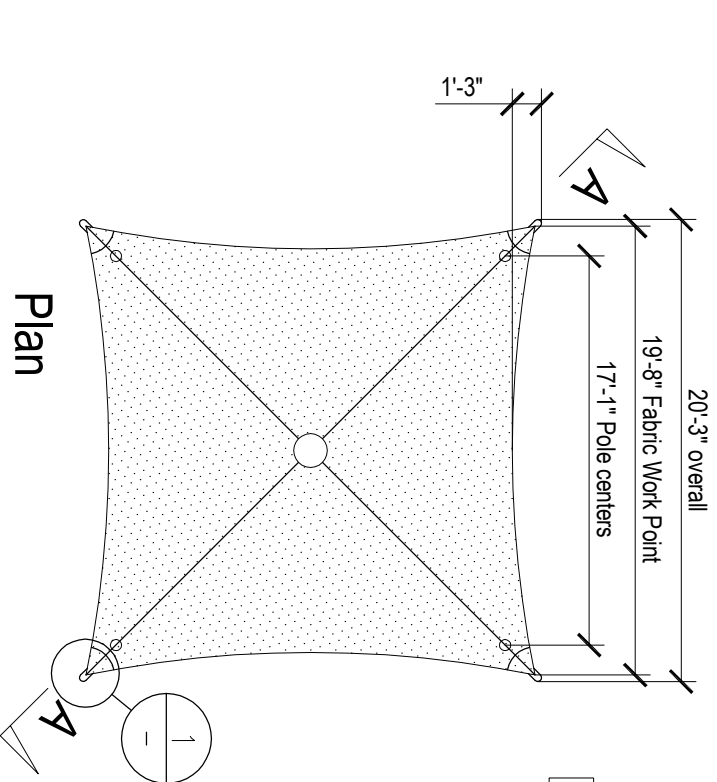

# PAVILION SERIES - 19'-8" Square Model PS60 (Contour Edge)

Designed to 90mph, Exp C

- Overall dimensions represent clearance dimensions for the complete structure.
- A minimum of 4" clearance to any buildings, poles etc. is recommended.