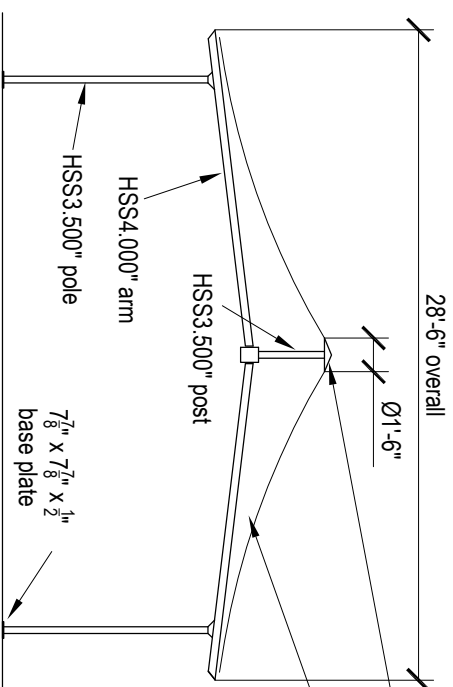

# PAVILION SERIES - 19'-8" Square Model PS60 (Contour Edge)

Designed to 90mph, Exp C

- Overall dimensions represent clearance dimensions for the complete structure.
- A minimum of 4" clearance to any buildings, poles etc. is recommended.