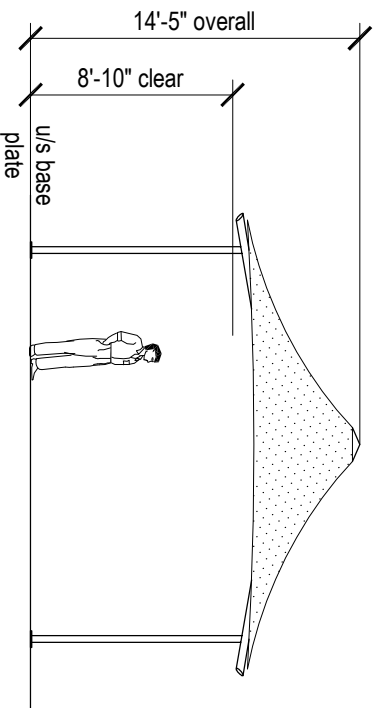

# PAVILION SERIES - 19'-8" Square Model PS60 (Contour Edge)

Designed to 90mph, Exp C

- Overall dimensions represent clearance dimensions for the complete structure.
- A minimum of 4" clearance to any buildings, poles etc. is recommended.