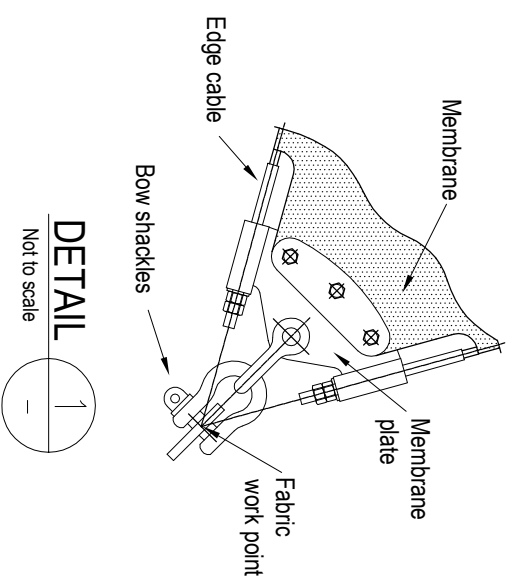

# PAVILION SERIES - 19'-8" Square Model PS60 (Contour Edge)

Designed to 90mph, Exp C

- Overall dimensions represent clearance dimensions for the complete structure.
- A minimum of 4" clearance to any buildings, poles etc. is recommended.